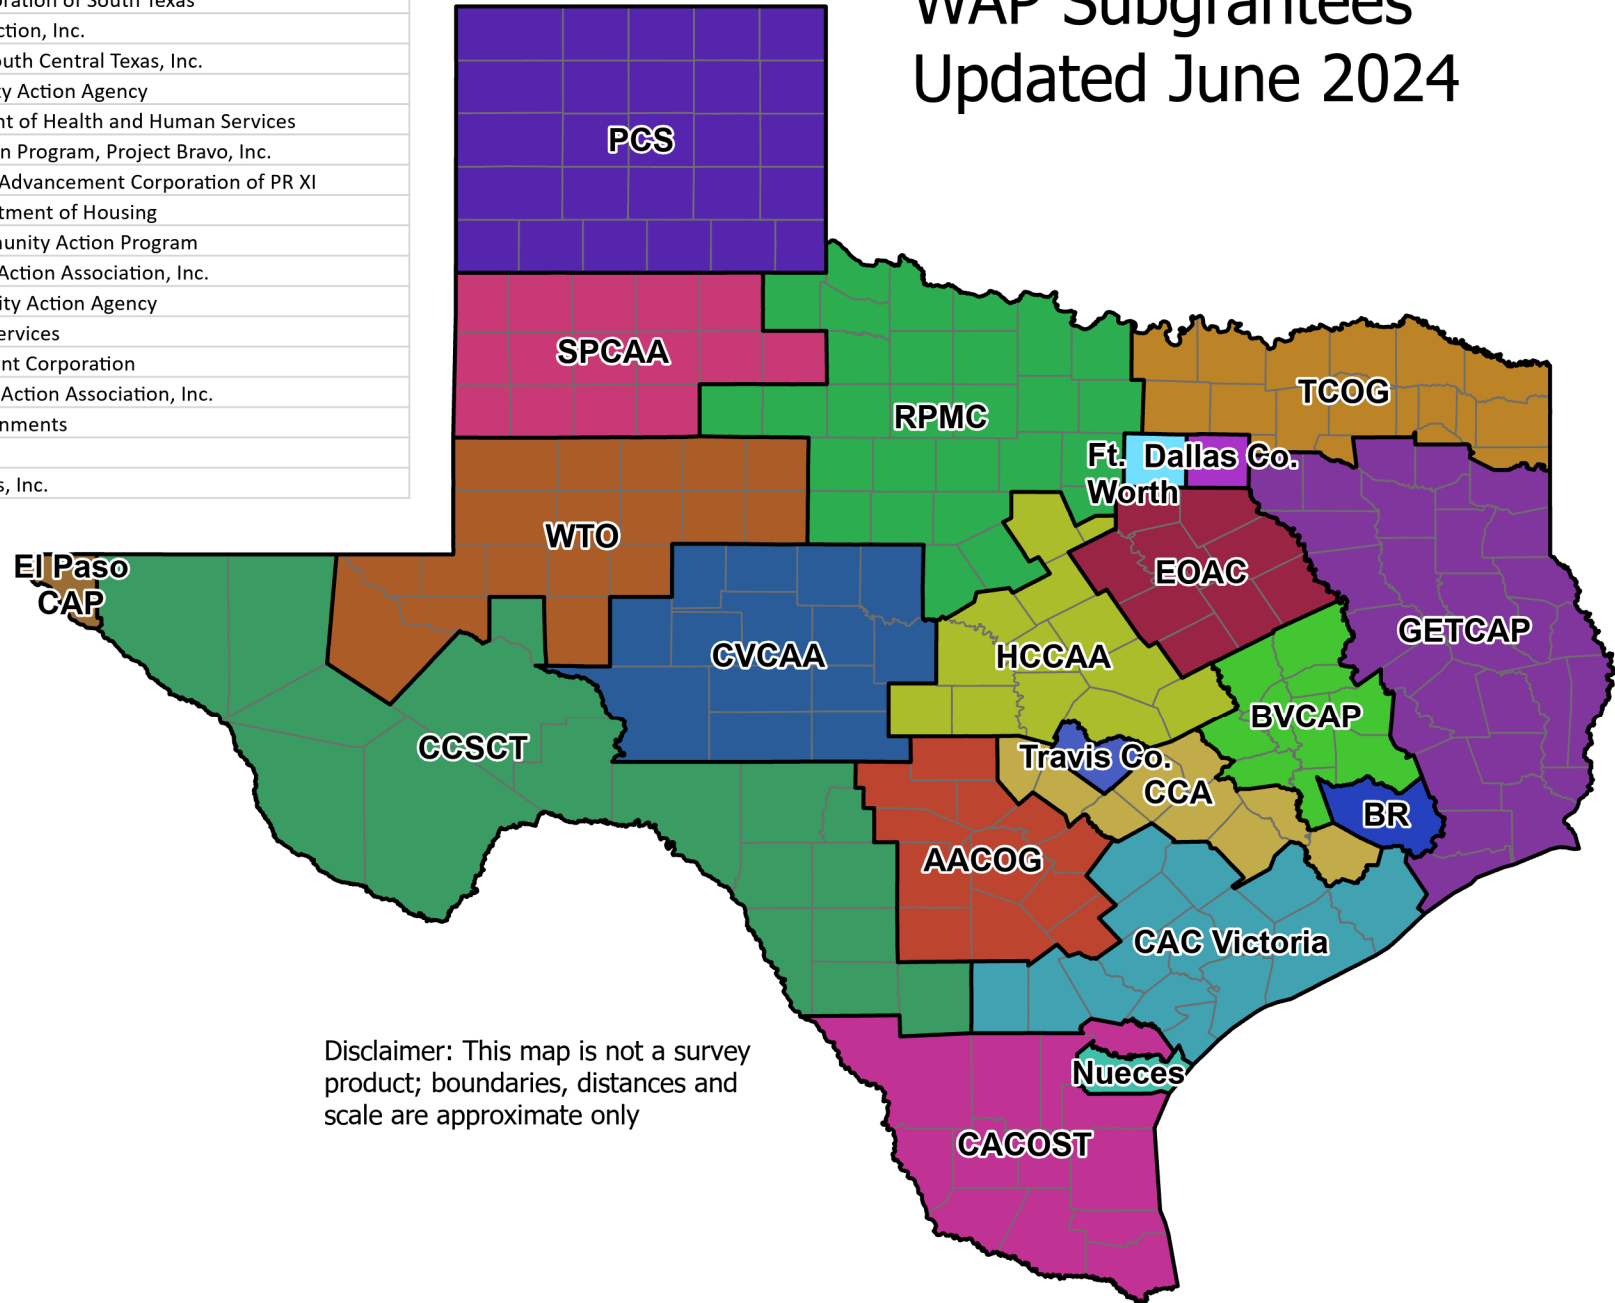

Abbreviation	Organization
AACOG	Alamo Area Council of Governments
BR	BakerRipley
BVCAP	Brazos Valley Community Action Programs
CAC Victoria	Community Action Committee of Victoria, Texas
CACOST	Community Action Corporation of South Texas
CCA	Combined Community Action, Inc.
CCSCT	Community Council of South Central Texas, Inc.
CVCAA	Concho Valley Community Action Agency
Dallas Co.	Dallas County Department of Health and Human Services
El Paso CAP	El Paso Community Action Program, Project Bravo, Inc.
EOAC	Economic Opportunities Advancement Corporation of PR XI
Ft. Worth	City of Fort Worth Department of Housing
GETCAP	Greater East Texas Community Action Program
HCCAA	Hill Country Community Action Association, Inc.
Nueces	Nueces County Community Action Agency
PCS	Panhandle Community Services
RPMC	Rolling Plains Management Corporation
SPCAA	South Plains Community Action Association, Inc.
TCOG	Texoma Council of Governments
Travis Co.	Travis County
WTO	West Texas Opportunities, Inc.

WAP Subgrantees

Updated June 2024

Disclaimer: This map is not a survey product; boundaries, distances and scale are approximate only